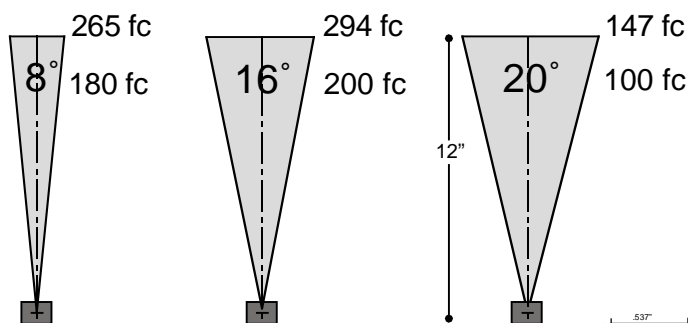

Specifications:

*Foot candles Shown for 6 watt version

Specifications:

1. **Housing:**
2. Extruded aluminum contained with an acrylic lens element
   - Extruded aluminum
   - Modular design
   - Indoor version, exterior versions available
   - Meets or exceeds UL, C-UL, CSA and CE safety standards

1. **Life (MTBF):**
2. 75,000 hours+

1. **Color Temperature:**
2. Available in warm (3200°K) and cool (5500°K) white (filtered)

1. **CRI (Color Rendering Index):**
2. 91+

1. **Power requirement (power supply to fixture):**
2. 24VDC

1. **Power supply:**
2. As required

1. **Input voltage to power supply:**
- 85-264VAC

1. **Power consumption:**
2. 6 watt
   - 12 watt

1. **Control:**
2. Upon request a DMX controlled dimming system can be installed

1. **Operating Temperature:**
2. -22°C to 55°C (-7.6°F - 131°F)