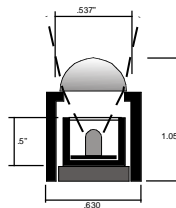

ContinuLens™ 6 Watt Photometrics

Specifications:

*Foot candles Shown for 6 watt version

Specifications:

1. **Housing:**
2. Extruded aluminum contained with an acrylic lens element
   - Extruded aluminum
   - Modular design
   - Indoor version, exterior versions available
   - Meets or exceeds UL, C-UL, CSA and CE safety standards

1. **Life (MTBF):**
2. 75,000 hours+

1. **Color Temperature:**
2. Available in warm (3200°K) and cool (5500°K) white (filtered)

1. **CRI (Color Rendering Index):**
2. 91+

1. **Power requirement (power supply to fixture):**
2. 24VDC

1. **Power supply:**
2. As required

1. **Input voltage to power supply:**
- 85-264VAC

1. **Power consumption:**
2. 6 watt
   - 12 watt

1. **Control:**
2. Upon request a DMX controlled dimming system can be installed

1. **Operating Temperature:**
2. -22°C to 55°C (-7.6°F - 131°F)

Fiberoptics • LED • Color Change Custom Lighting Fixtures

www.dramalighting.com
info@dramalighting.com

P.O. Box 257
Williamsville, NY 14231
716.626.9300

211 West 92 St. #26
NY, NY 10025
212.799.1300
FX 212.799.5683

Fixture Design & Engineering Drew Design

© 2004 all rights reserved