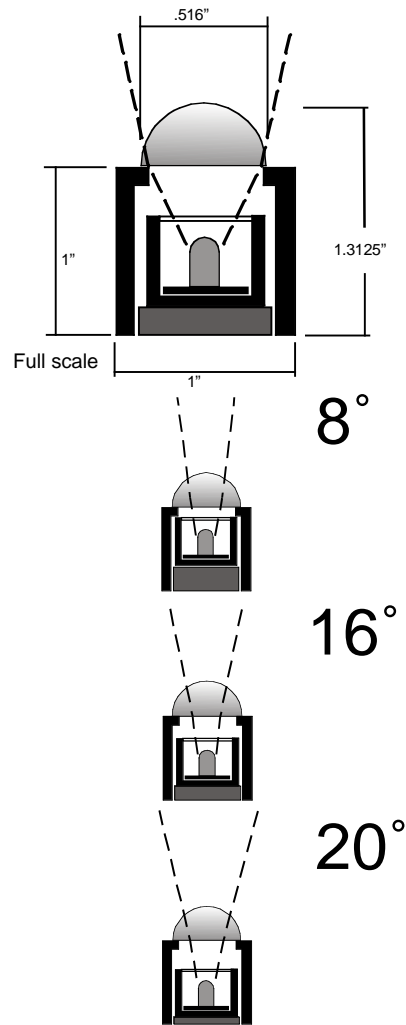

LumenEssence™ LED MicroLine™ LED Bar • 2, 6, 12 watt with ContinuLens™

Applications:

- Acrylic and glass edge lighting
- Glass wall grazing & cavity illumination where constrained by small narrow cavities
- Display case lighting with 120, 20, 16,8 degree continuous beam requirements
- Long throw projected "Light Stripe" requirements
- Outdoor wet location lighting
- Linear lighting surface & long throw projected applications
- Controlled light spill & glare reduction applications
- Small profile task lighting

Features:

*(Consult Factory)

- Concentrated High Output Lighting with ContinuLens™ Technology
- Most Compact and Controlled Linear High Output LED Product
- NO UV In Beam.
- RoHS compliant
- 8-16-20 Degree Beam Spreads Standard
- Other Beam Spreads Available (Consult Factory)
- Low Voltage DC Powered Class II Compliant
- Multiple LED Spacing 12-6-4-3-2 Watts per Foot 91 CRI
- Fully Dimmable / Superior ESD Protection
- 62 LED's per foot
- RGB DMX Color Change Versions available
- 5500 & 3200 Kelvin Filtered Options *
- Aluminum Extrusion Body Available In Powder Coat Colors *
- Copper & Bronze bodies available for Restoration Architectural Metal Work*

Edge of lens is
frosted 22.5
degrees on 1 side

Frosting eliminates the halo effect.

Patent Pending

Fiberoptics • LED • Color Change Custom Lighting Fixtures

www.dramalighting.com
info@dramalighting.com

P.O. Box 257
Williamsville, NY 14231
716.626.9300

211 West 92 St. #26
NY, NY 10025
212.799.1300
FX 212.799.5683

Fixture Design & Engineering Drew Design © 2004 all rights reserved

• Illumivision and Highlight are copyrights and or trademarks of Illumivision Corporation
• LumenEssence and ContinuLens are trademarks and or copyrights of Drama Lighting Inc.
• Copyright 3-03-06 All Rights Reserved
Drama Lighting Inc.
• US & Foreign Patents Applied for