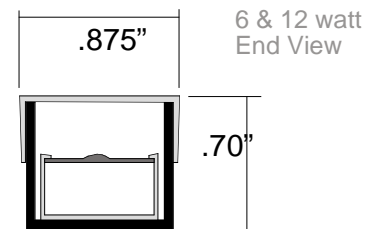

6 & 12 watt End View

Actual Size