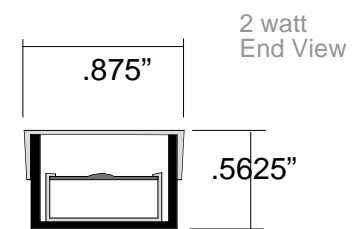

2 watt End View

Actual Size

Fiberoptics • LED • Color Change
Custom Lighting Fixtures

www.dramalighting.com
info@dramalighting.com

P.O. Box 257
Williamsville, NY 14231
716.626.9300

211 West 92 St. #26
NY, NY 10025
212.799.1300
FX 212.799.5683

Fixture Design & Engineering
Drew Design
© 2004 all rights reserved