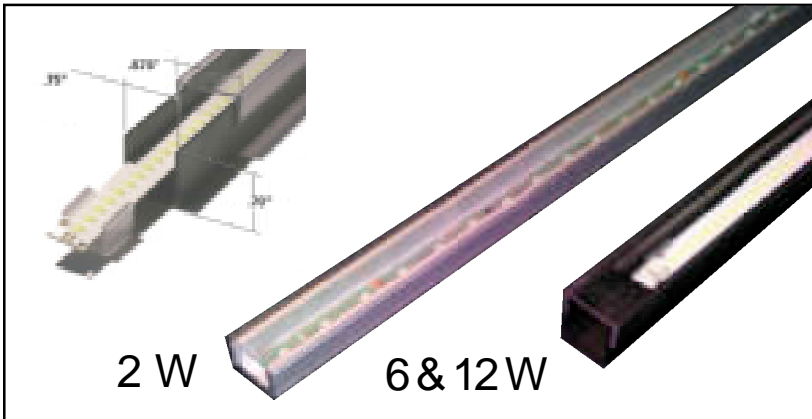

LumenEssence™ LED Lighting Family

MicroLine™ 2, 6, and 12 watt/ft

Applications:

- Concealed Accent Lighting
- Edge Lighting
- Linear Lighting
- Cove Lighting

2 W

6 & 12W

LumenEssence LED MicroLine 12 inch light module is comprised of a linear array of solid state light emitting diodes (LED's) mounted on an elongated printed circuit board. The LumenEssence LED Microline unit has inter-connects at both ends, which allows for easy connection in coves or on surfaces. Made with an advanced optical grade high strength acrylic lens, this tough impact resistant material offers superior high temperature & moisture resistant performance in outdoor environments. The lens also contains UV A & UV B inhibitors to reduce the long term exposure to direct sunlight.

LumenEssence LED Microline is easily installed on any surface with minimal penetration, allowing for neatly concealed fittings.

Features:

- LED-based solid state lighting module
- Long operation life and low power requirement - 75000 hrs.
- High reliability in wide operating temperatures
- 120 degree wide viewing angle & uniform appearance
- Easy modular interconnectivity
- High luminous intensity
- 5000° K or 2800° K option
- Indoor and outdoor versions available

Photometrics

2 watt	18 fc at 1 foot
6 watt	54 fc at 1 foot
12 watt	98 fc at 1 foot