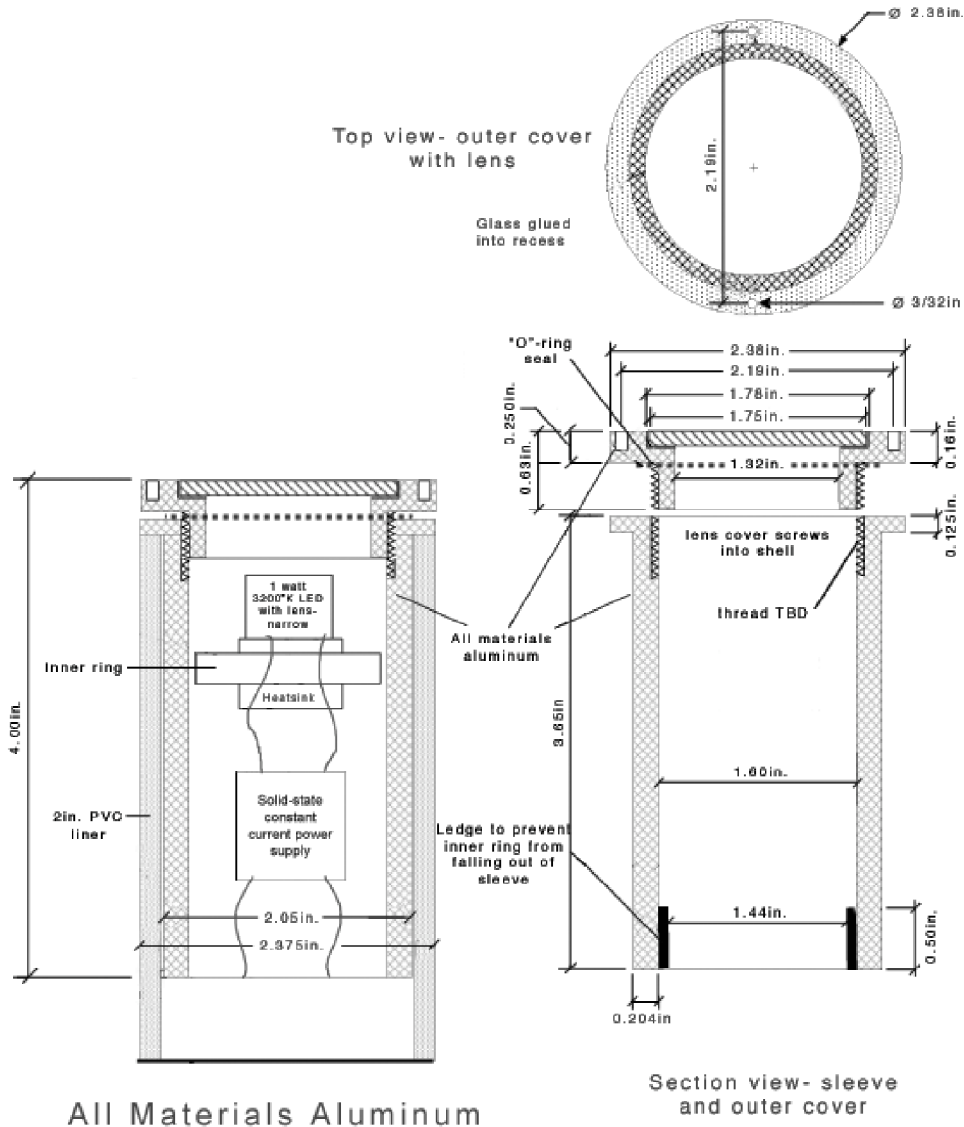

LumenEssence™ LED Micro LED Fixture

LED Wattages - 1 high power LED with outputs from 35 lm to 120 lm

LED Color Temperatures
Warm white- 3000K*
Neutral white- 4100K*
Cool white- 6500K*

All LumenEssence™ Lenses (on following pages) will fit the LEDs

**Fiberoptics • LED • Automated Searchlights
• Color Change • Specialized Lighting Fixtures**

www.dramalighting.com
info@dramalighting.com

49 Ayer Rd.
Amherst, NY 14221
716.626.9300
FX 716.276.1038

211 West 92 St. #26
NY, NY 10025
212.799.1300
FX 212.799.5683

**Fixture Design & Engineering
Drew Design**

© 2004 all rights reserved