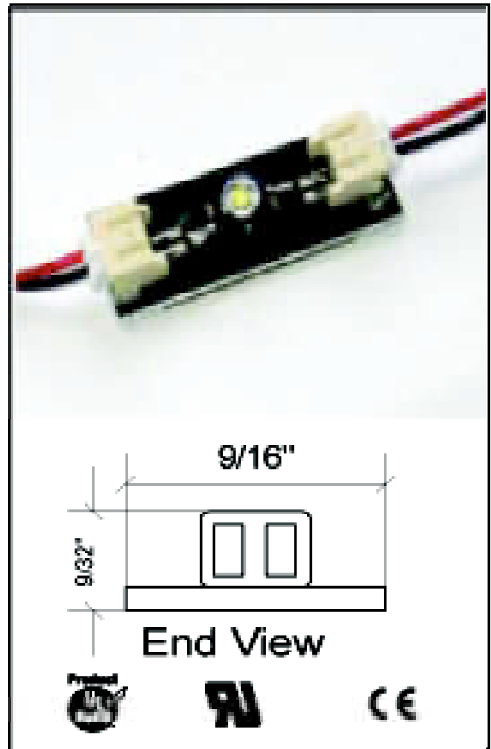

LumenEssence™ LED Back Light Module version 2

Features:

- Long lamp life – typically 50,000 hours
- Simple plug & socket connections
- Thermal adhesive backed PCB
- Pre-assembled wiring
- Compact form factor
- High output Luxeon LED
- Range of compatible drivers
- Warm white and cool white available
- On board series return connection

Applications:

- Glass & transparency backlighting
- Cove and cornice lighting
- Orientation and accent lighting
- Museum reader boards
- Under counters / bars / reception desks
- Light fixtures
- Handrails

Maximum current input: 350mA
Maximum power consumption:
1.2W per LED

Color Temperature

	Dom Wavelength / CCT			Typ Luminous Flux (lm) / Radiometric Power (mW)
	Min	Typ	Max	
CW	4500 K	5500 K	10000 K	45 lm
WW	2850 K	3300 K	3800 K	42 lm

Fiberoptics • LED • Automated Searchlights
• Color Change • Specialized Lighting Fixtures

www.dramalighting.com
info@dramalighting.com

49 Ayer Rd.
Amherst, NY 14221
716.626.9300
FX 716.276.1038

211 West 92 St. #26
NY, NY 10025
212.799.1300
FX 212.799.5683

Fixture Design & Engineering
Drew Design
© 2004 all rights reserved