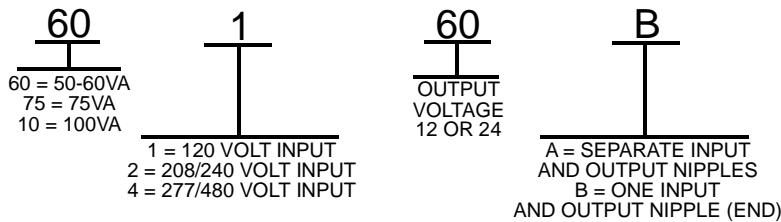

LumenEssence™ LED 1 Watt Single Back Light

Lumileds™ Luxeon© based product

Specifications:

DIMENSIONS: HEIGHT 3.75"
WIDTH 5"
DEPTH 3.5"
WEIGHT EACH: 3.2 LBS
PACKAGE AND WEIGHT: UNITS PER 12X7.5X6.1

INPUT	OUTPUT	MAX RATED LOAD
120V, 60HZ 208-240V, 60HZ 277-480V, 60HZ	12 OR 24V	12V-60VA 24-60V, 75-100VA