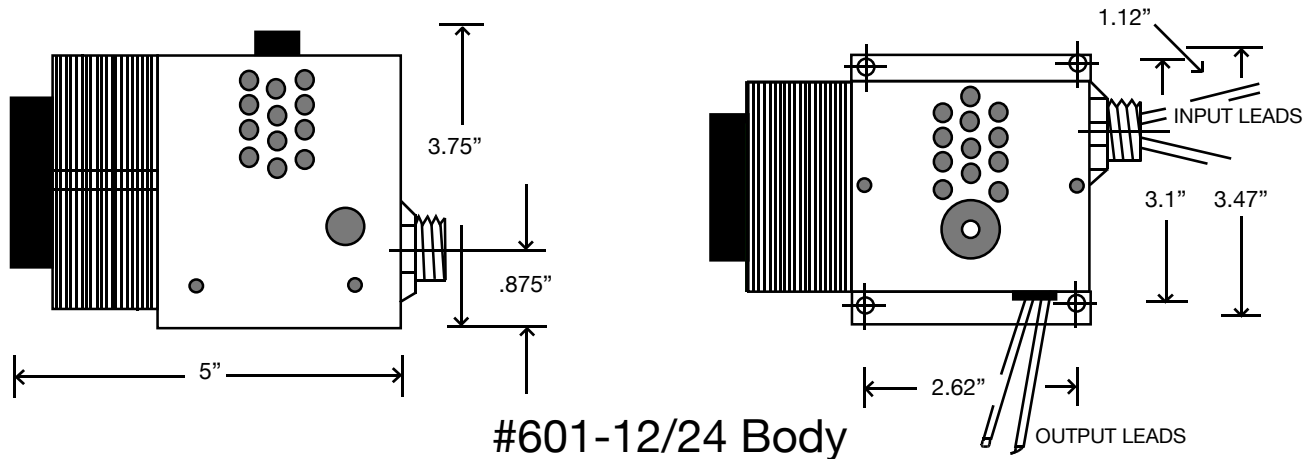

Features:

- Circuit breaker secondary
- Mounting feet
- Input and output leads with 1/2" nipples located for direct "J" box entry
- UL Listed (meets or exceeds the requirements set forth in standard for safety UL1585)
- Model 601-24:
  drives 40 back light modules
- Model 2240-24:
  drives 120 back light modules
- Consult factory for the power supplies & layout assistance